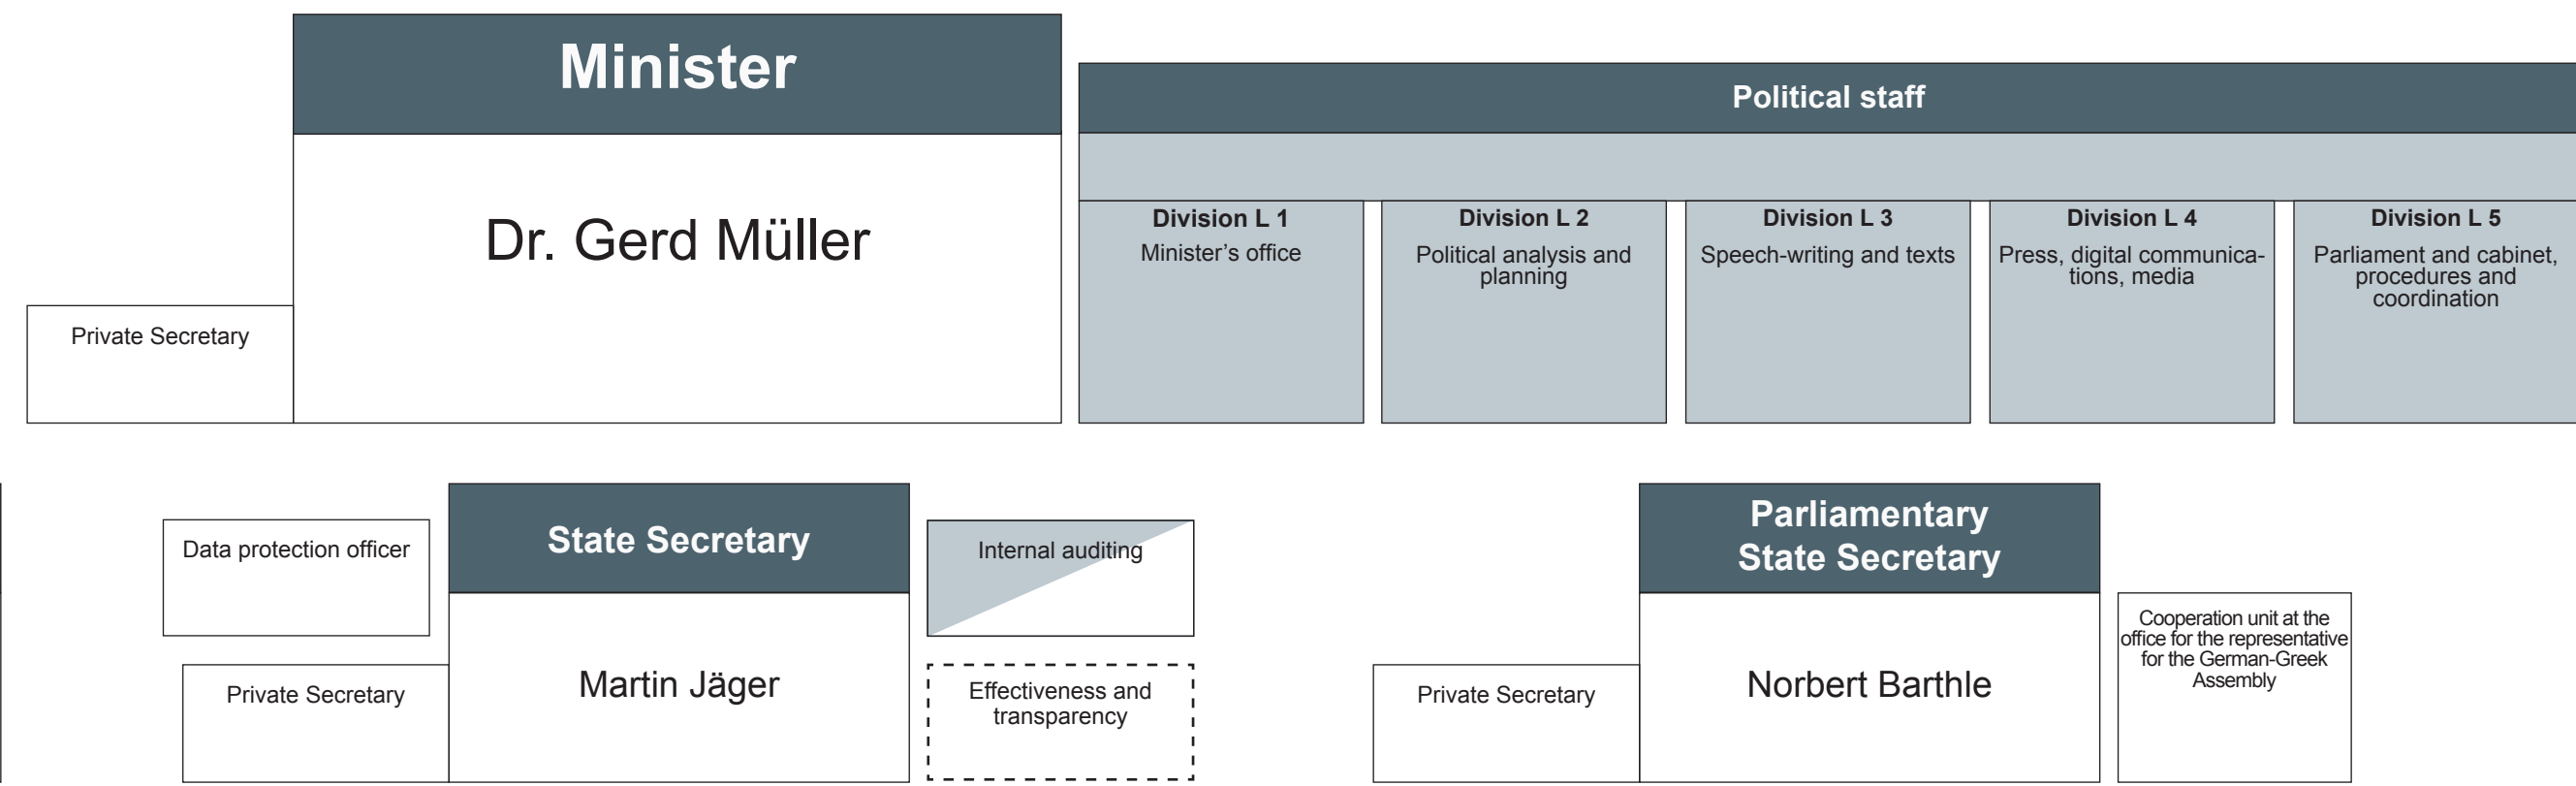

Federal Ministry for Economic Cooperation and Development

Key:

	Operations based in Bonn
	Operations based in Berlin
	Operations based in Bonn and Berlin

* Direct dial extension at Berlin office

** Project group for the modernisation of the IT systems used in bilateral development cooperation