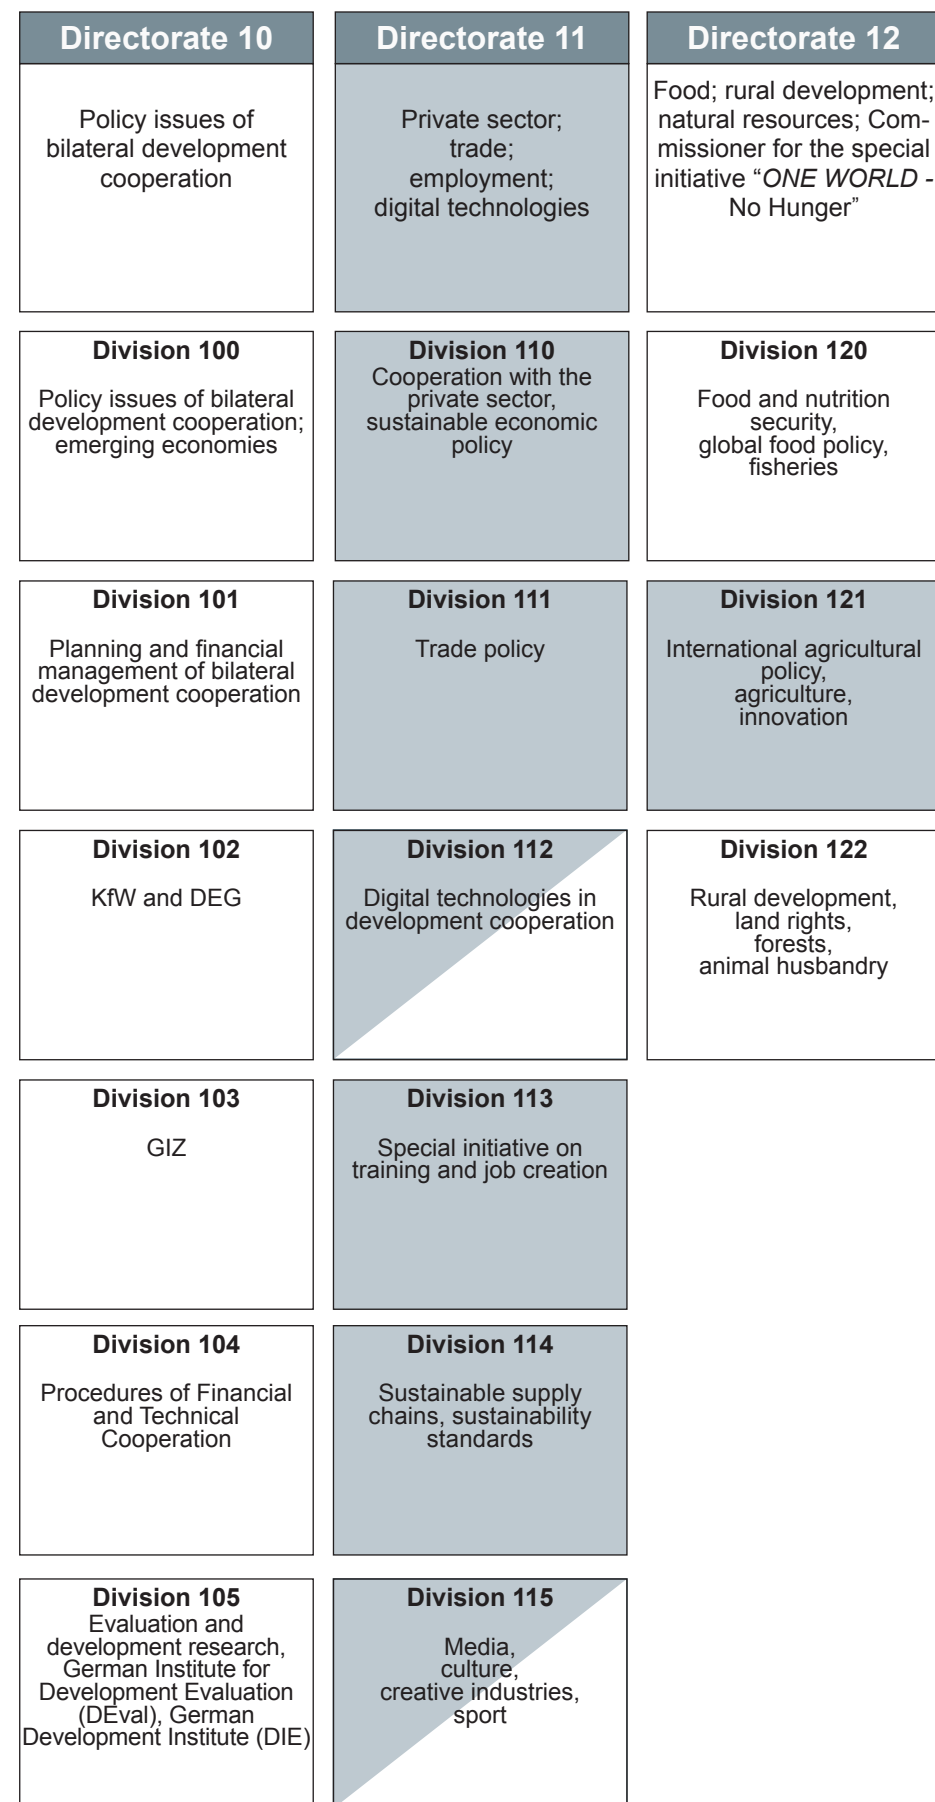

Federal Ministry for Economic Cooperation and Development

Key:

	Operations based in Bonn
	Operations based in Berlin
	Operations based in Bonn and Berlin

* Direct dial extension at Berlin office

** Project group for the modernisation of the IT systems used in bilateral development cooperation